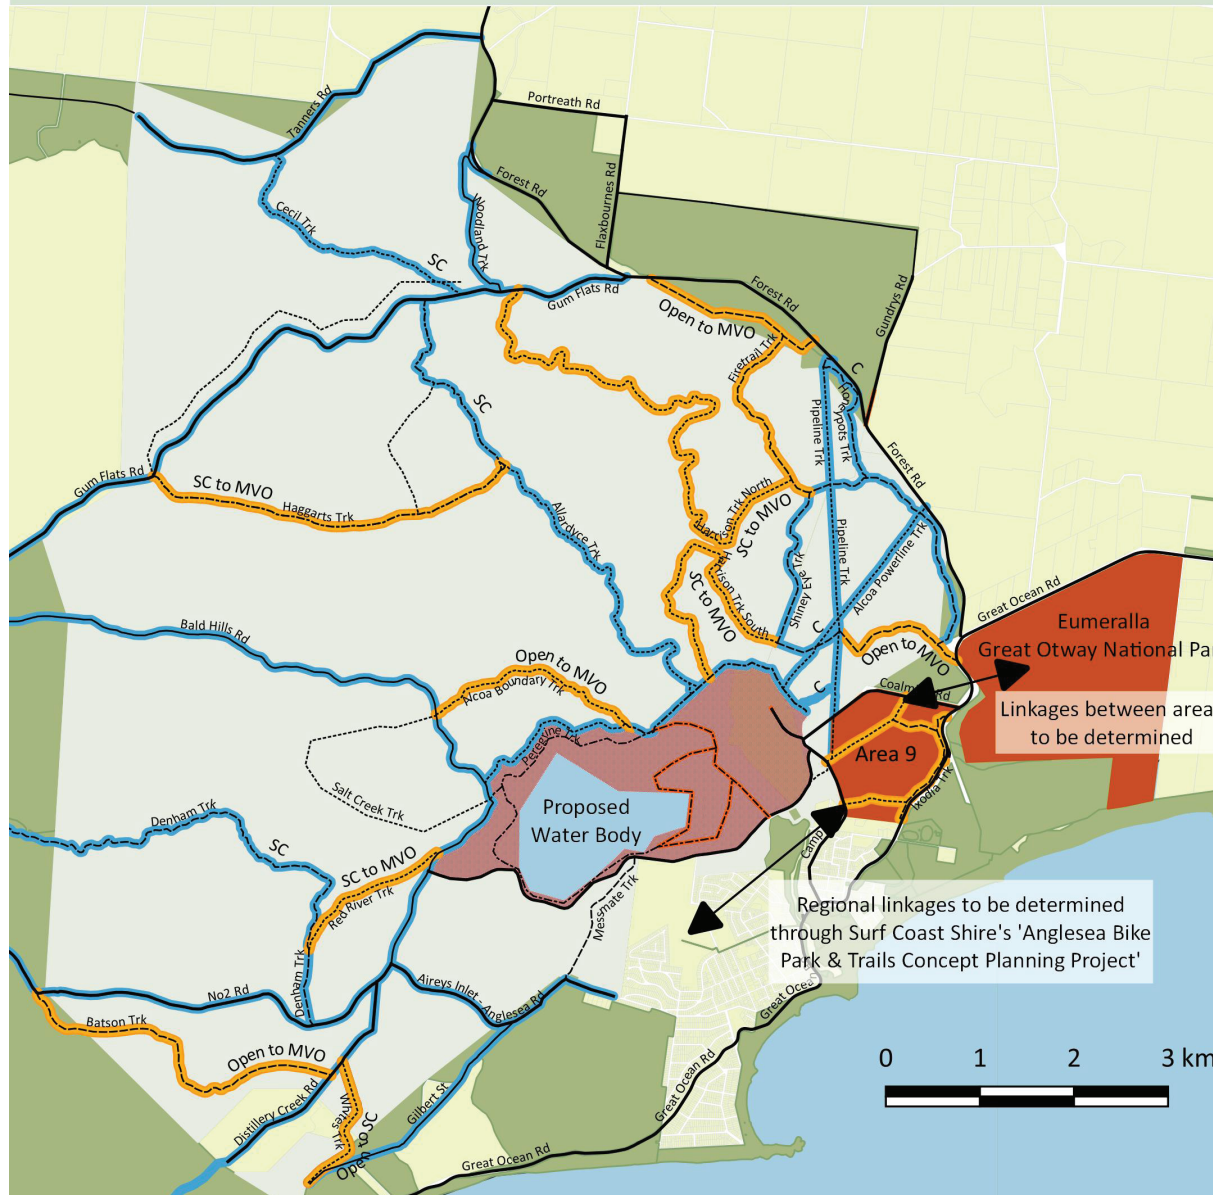

Anglesea Heath Proposed Mountain Biking

- Great Otway National Park (Anglesea Heath)
- National Parks, Reserves, & Forest Park
- Former Mining Area
- Private Property

Mountain Biking Opportunities

- Proposed Track for Mountain Bike Shared Use
- Eumeralla Great Otway National Park
- Existing Vehicle Access
- Area 9 Set aside for active recreation (mountain biking) in the Anglesea Futures Land Use Framework

Proposed Access Status
 MVO - Management Vehicle Only
 SC- Seasonal Closure
 C - Closed

Eumeralla Great Otway National Park
 Linkages between areas to be determined

Regional linkages to be determined through Surf Coast Shire's 'Anglesea Bike Park & Trails Concept Planning Project'